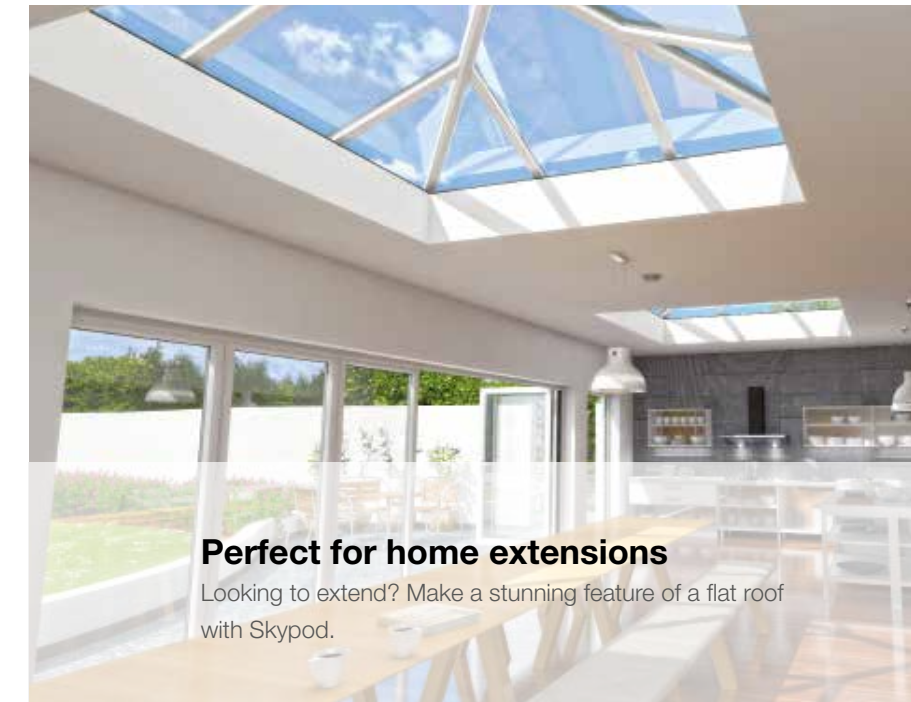

◀ Skypod Plus Lantern Roof
in White

Styles to suit every home

A Skypod to suit you

Skypod is available in a wide range of sizes and styles, so you can create a lantern roof that complements the individuality of your home. Skypod is suitable for a wide range of projects such as flat-roofed extensions, orangeries, new builds, kitchen-diners and garage conversions.

Skypod Lantern Roof
square shaped in Anthracite Grey ▶

A perfect square

Whatever the size, Skypod squares up

Whether you're looking for a small rooflight or large gazebo-style lantern roof, there's a solution for you. Our new dedicated frame system means that rafter bars line-up perfectly, whatever the size.

Skypod Lantern Roofs
square shaped with White interior ▶

SKYPOD

Perfect for home extensions

Looking to extend? Make a stunning feature of a flat roof with Skypod.

Skypod Lantern Roof
with 35° pitch in Anthracite Grey
with White interior

A new angle on the lantern roof

Skypod lantern roofs are great if you've got a flat roof big enough to take a full lantern. But what about the homes with smaller extensions and outhouses crying out for a little natural light? Well that's where you need our Skypod with a 35° pitch instead of the usual 20°. That means it can be made in much smaller sizes (right down to 0.5 x 0.5m) and fitted to a much smaller roof while maximising the amount of natural light into your home.